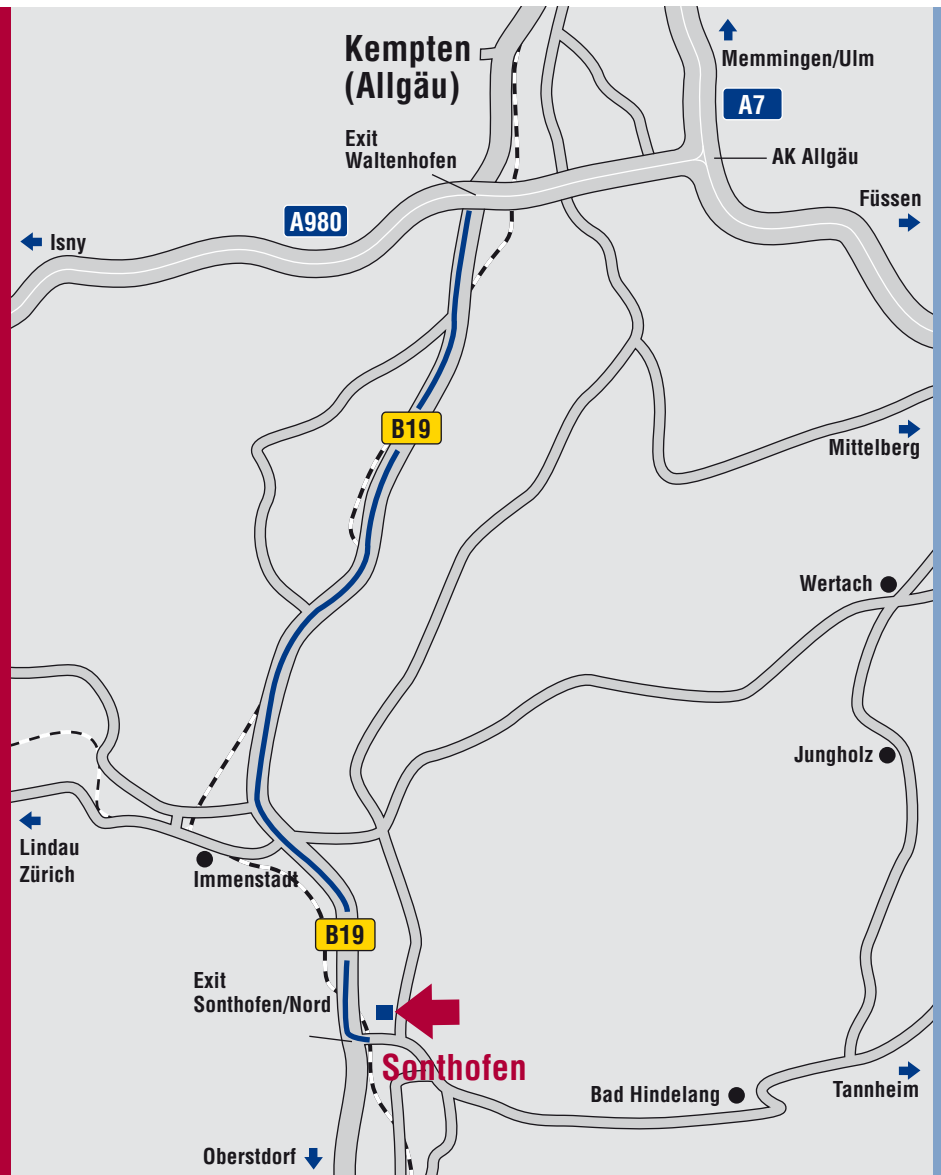

Your Way to Voith Turbo BHS Getriebe in Sonthofen

Car + Train + Aircraft

From Munich:

- A 92/E52 towards Stuttgart/Lindau
- At Feldmoching join A99/E52 towards Stuttgart
- At junction München-Süd-West join A96 towards Lindau
- At Memmingen interchange join A7 towards Füssen/Kempten
- At Allgäu junction join A980 towards Oberstdorf
- Leave at exit Waltenhofen and join B19 towards Immenstadt/Sonthofen

From Stuttgart:

- A8 towards Ulm/Munich
- At Ulm/Elchingen interchange join A7 towards Füssen/Kempten
- At Allgäu junction join A980 towards Oberstdorf
- Leave at exit Waltenhofen and join B19 towards Immenstadt/Sonthofen

From Zurich:

- A1 towards Winterthur/St. Gallen, Germany
- Munich to St. Margarethen (cross border into Austria)
- B 202 towards Bregenz, Germany
- Continue towards Lindau or Pfändertunnel
- Join A96 towards Munich to exit Sigmarszell
- Join B308 towards Oberstaufen to Immenstadt
- Then drive towards Oberstdorf

www.voithturbo.com

VOITH
Engineered reliability.

Your Way to Voith Turbo BHS Getriebe in Sonthofen

Surrounding Area

From North:

(Frankfurt/Stuttgart/Munich/Zurich)

- Exit Sonthofen Nord
- Turn right towards Sonthofen city center
- Turn left at traffic lights (BK petrol station)
- Follow signs for Voith Turbo BHS Getriebe GmbH