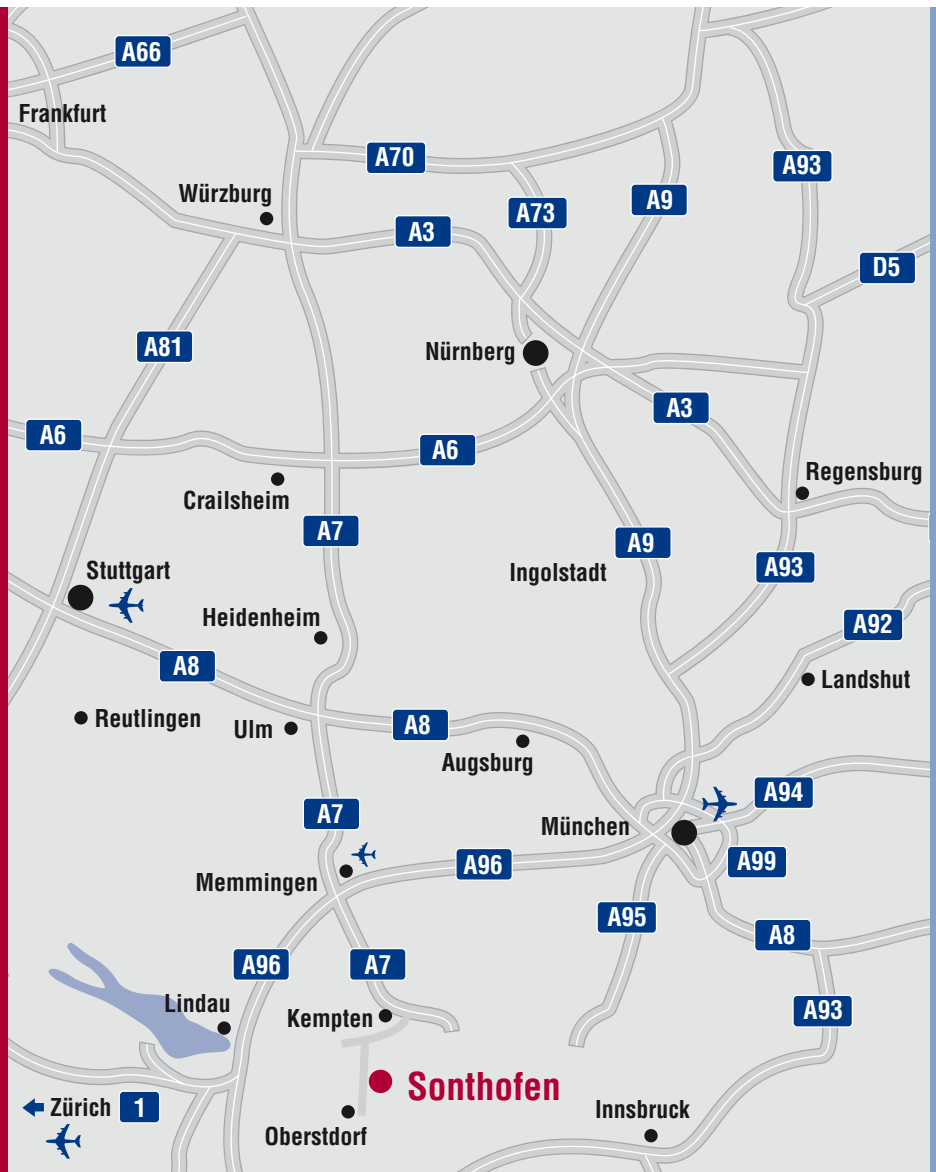

Your Way to Voith Turbo BHS Getriebe in Sonthofen

Car + Train + Aircraft

From Munich:

- A 92/E52 towards Stuttgart/Lindau
- At Feldmoching join A99/E52 towards Stuttgart
- At junction München-Süd-West join A96 towards Lindau
- At Memmingen interchange join A7 towards Füssen/Kempten
- At Allgäu junction join A980 towards Oberstdorf
- Leave at exit Waltenhofen and join B19 towards Immenstadt/Sonthofen

From Stuttgart:

- A8 towards Ulm/Munich
- At Ulm/Elchingen interchange join A7 towards Füssen/Kempten
- At Allgäu junction join A980 towards Oberstdorf
- Leave at exit Waltenhofen and join B19 towards Immenstadt/Sonthofen

From Zurich:

- A1 towards Winterthur/St. Gallen, Germany
- Munich to St. Margarethen (cross border into Austria)
- B 202 towards Bregenz, Germany
- Continue towards Lindau or Pfändertunnel
- Join A96 towards Munich to exit Sigmarszell
- Join B308 towards Oberstaufen to Immenstadt
- Then drive towards Oberstdorf

By train:

Take train via Kempten/Immenstadt to Sonthofen (Voith Turbo BHS Getriebe is only 2 km away from the station)

Airports:

- Munich (approx. 210 km away), approx. 2 ½ hours by car
- Stuttgart (approx. 200 km away), approx. 2 ¼ hours by car
- Zurich (approx. 85 km away), approx. 2 ½ hours by car
- Memmingen (approx. 65 km away), approx. ¾ hours by car

We wish you a good journey!

For your navigation system - GPS

N 47°31'25"
E 10°16'46"

Voith Turbo BHS Getriebe GmbH
Hans-Böckler-Strasse 7
87527 Sonthofen, Germany
Tel. +49 83 21 802-0
Fax +49 83 21 802-689
info.bhs@voith.com
www.bhs-getriebe.de

www.voithturbo.com

VOITH
Engineered reliability.