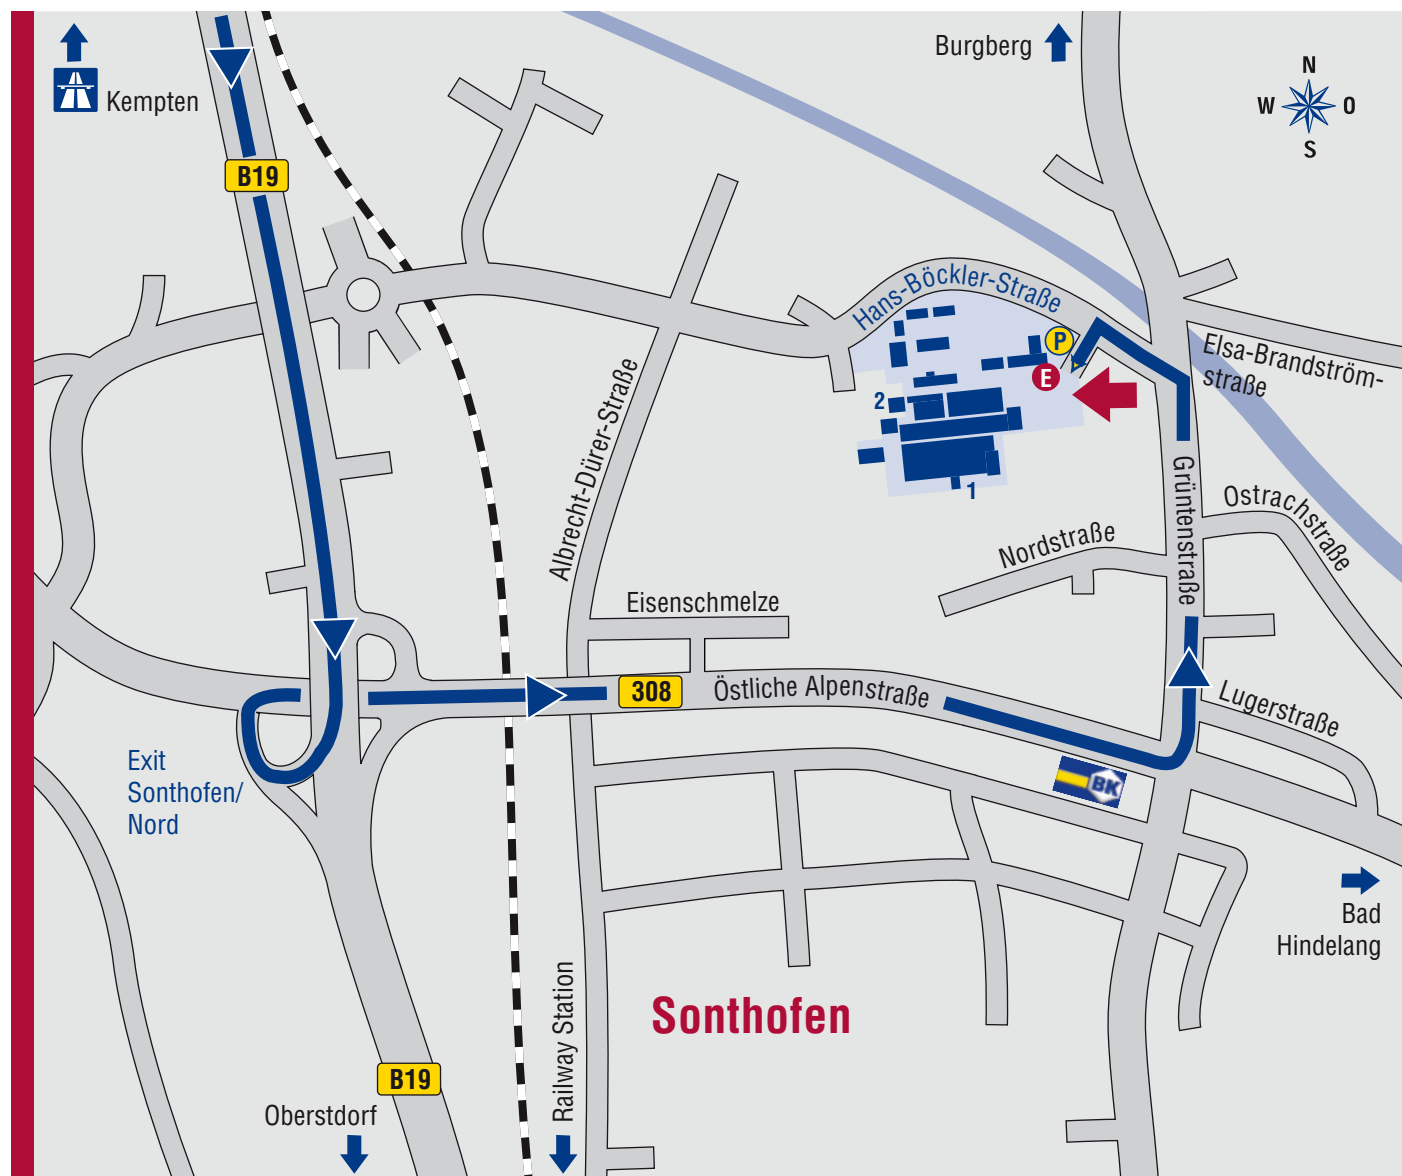

Your Way to Voith Turbo BHS Getriebe in Sonthofen

Town Map – Plant Premises

E Entry (Reception)

P Visitor's Car Park

1 Goods Reception

2 Dispatch

Voith Turbo BHS Getriebe GmbH
Hans-Böckler-Strasse 7
87527 Sonthofen, Deutschland
Tel. +49 83 21 802-0
Fax +49 83 21 802-689
info.bhs@voith.com
www.bhs-getriebe.de

www.voithturbo.com

VOITH
Engineered reliability.